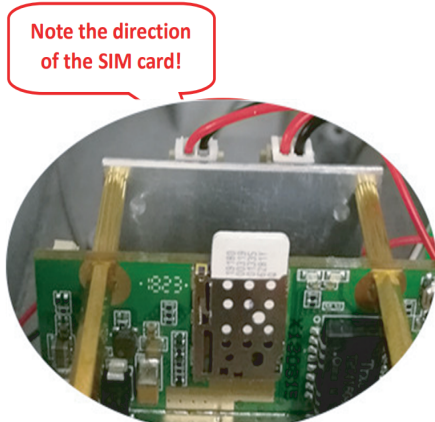

SIM card type is Nano SIM(12.3mmx8.8mm)