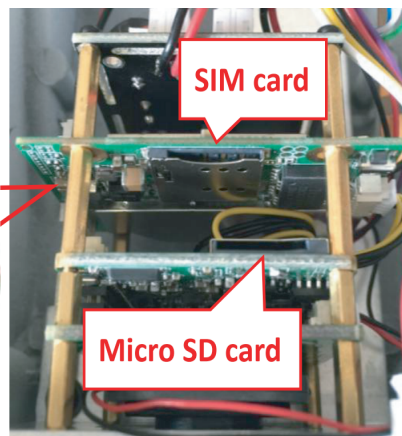

- Embed pick up voice
- WiFi Capability
Downloads via WiFi for easy access and viewing
- Motion objects detection events send alarm with picture to email
- 7/24 free remote checking via smart phone/ tablet
- 7/24 Hours Remote/ Local /Alarm duration save picture on the SD card, linkage record or shound alarm record
- Auto focus lens or fixed lens optional

GET STARTED IN MINUTES

★ Step 1 : Insert the Micro SD card and SIM card **before power on devices**

★ Step 2 : Plug in antennas, power on device.
Login MiFi SSID MiFi- xxxxx password : 1234567890
MiFi IP : 192.168.100.1 password: admin
double check the 4G signal if there has connection problem

SIM card type is Nano SIM(12.3mmx8.8mm)

Perfect signal shows as below

Remark: Network cable(LAN) interface is not available for 4G cameras

★ Step 3: View via smart phone
please search "CamHiPro" from store
input UID code adding devices on the program
Camera default login/password : admin/admin